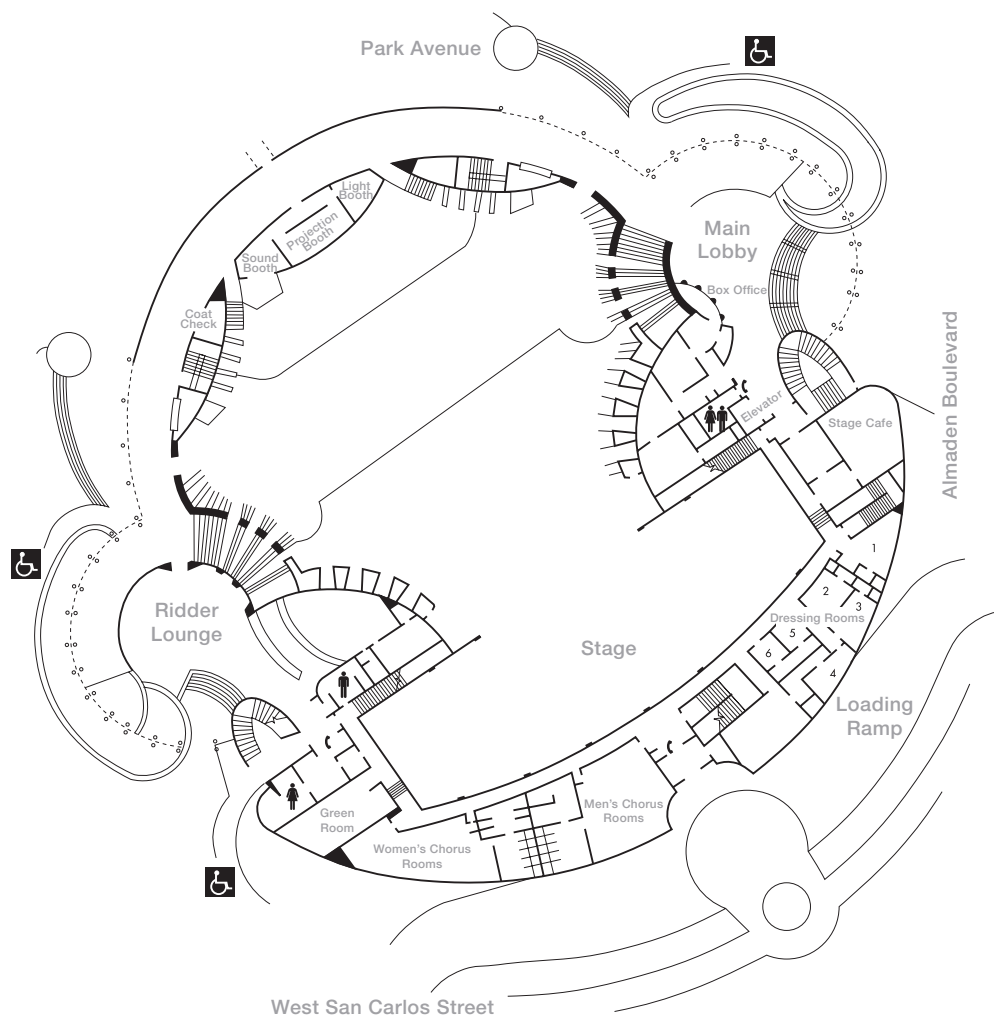

Center for the Performing Arts

255 Almaden Boulevard, San Jose, CA 95113 • 800.SAN.JOSE • www.sanjose.org

HIGHLIGHTS

- Home to Broadway San Jose and Ballet San Jose
- Seating for 2,665
- Full staging facilities
- Discounted group tickets and VIP receptions with Broadway San Jose and Ballet San Jose
- Walking distance to San Jose Convention Center
- Meeting space and general sessions

HOME OF THE THEATRE IN SAN JOSE

If your meeting calls for a show or presentation, and you don't want to hassle with transportation, the Center for the Performing Arts is just the ticket. Just a couple of blocks from the San Jose Convention Center, the CPA is home to Broadway San Jose and Ballet San Jose. It offers continental-style auditorium seating (no center aisle) with seating for up to 2,665.

Center for the Performing Arts

255 Almaden Boulevard, San Jose, CA 95113 • 800.SAN.JOSE • www.sanjose.org

OVERALL FLOOR PLAN

Location	Capacity	Orchestra Seating	Balcony	Stage Proscenium Opening (WxH)	Stage Size (WxH)
Center for the Performing Arts	2,665	1,909	756	59'8" x 34'	144' x 40'