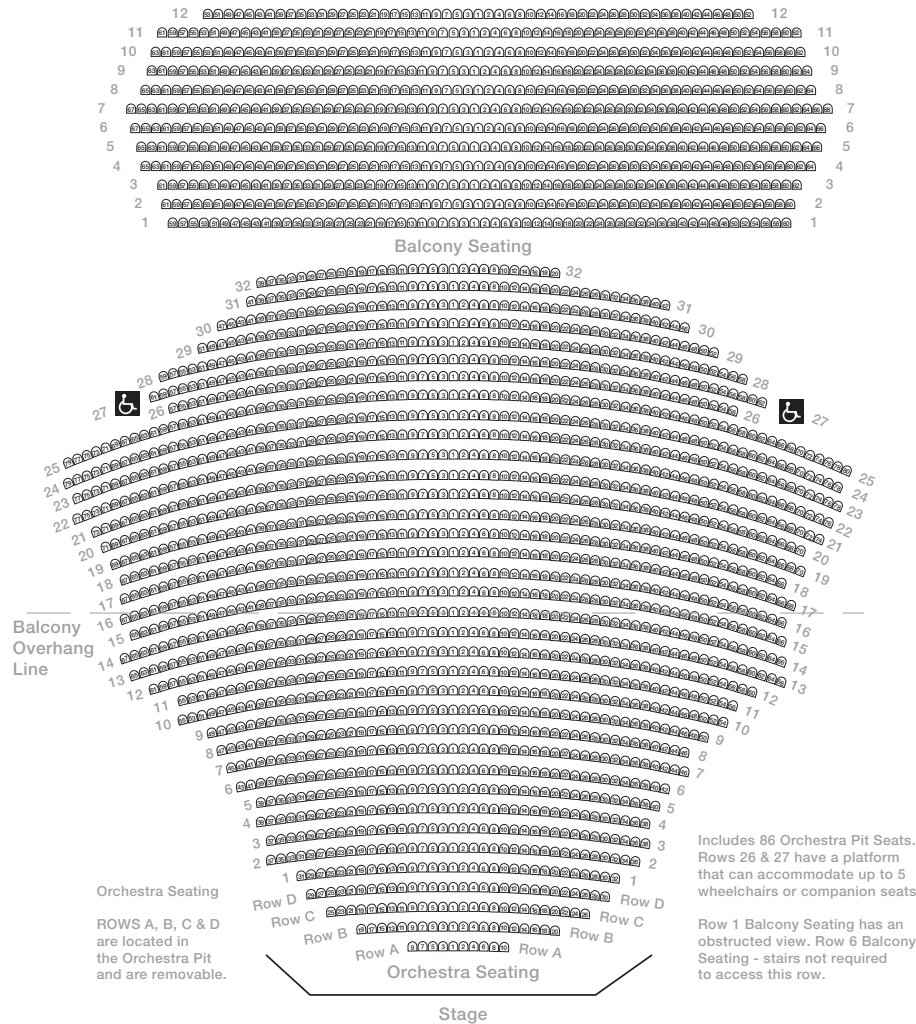

HOME OF THE THEATRE IN SAN JOSE

If your meeting calls for a show or presentation, and you don't want to hassle with transportation, the Center for the Performing Arts is just the ticket. Just a couple of blocks from the San Jose Convention Center, the CPA is home to Broadway San Jose and Ballet San Jose. It offers continental-style auditorium seating (no center aisle) with seating for up to 2,665.

Center for the Performing Arts

255 Almaden Boulevard, San Jose, CA 95113 • 800.SAN.JOSE • www.sanjose.org

OVERALL FLOOR PLAN

Location	Capacity	Orchestra Seating	Balcony	Stage Proscenium Opening (WxH)	Stage Size (WxH)
Center for the Performing Arts	2,665	1,909	756	59'8" x 34'	144' x 40'

Center for the Performing Arts

255 Almaden Boulevard, San Jose, CA 95113 • 800.SAN.JOSE • www.sanjose.org

SEATING PLAN

Location	Capacity	Orchestra Seating	Balcony	Stage Proscenium Opening (WxH)	Stage Size (WxH)
Center for the Performing Arts	2,665	1,909	756	59'8" x 34'	144' x 40'