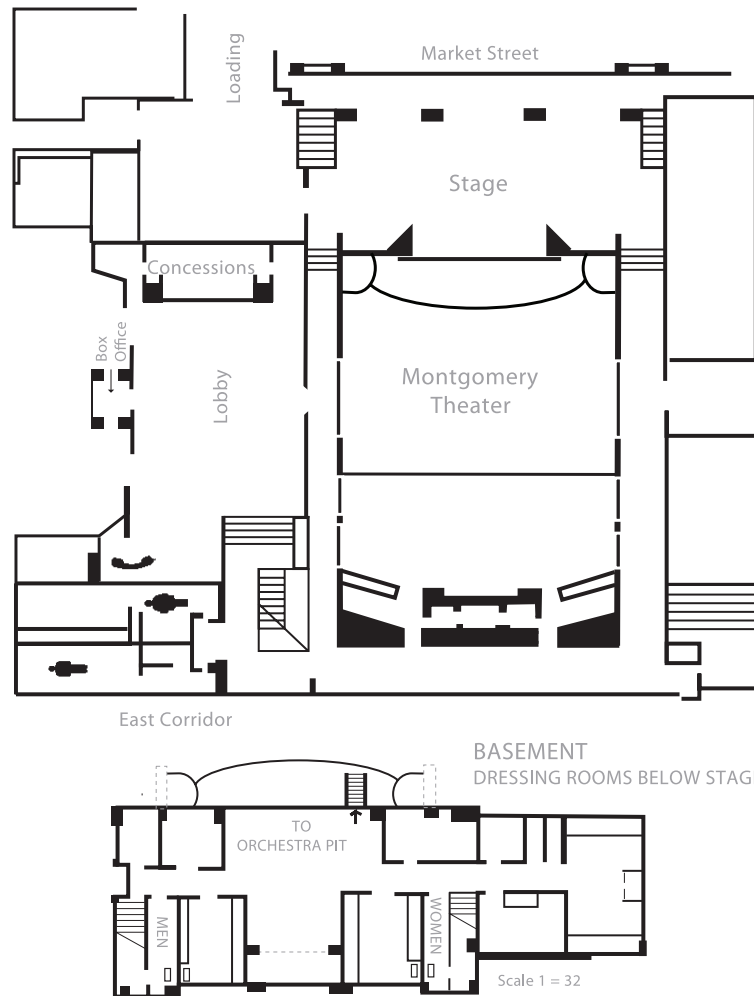

## FULL PRODUCTION FACILITIES

The Montgomery provides full production capabilities of a major performance venue. When not in use as the permanent home of the San Jose Children's Musical Theater San Jose, the Montgomery Theater hosts a variety of cultural and performing arts events. Located across the street from the convention center in the same building as the San Jose Civic, the Montgomery lives a double life as a convenient, elegant space for meetings and conventions, with seating capacity for up to 468 including 5 wheelchair seats.

## OVERALL FLOOR PLAN

Location	Capacity	Seating	Balcony	Stage Proscenium Opening (WxH)	Stage Size (WxH)
Montgomery Theater	468	318	150	24' x 14'	50' x 30'

## SEATING PLAN

ADA seating is available in every price level

Location	Capacity	Seating	Balcony	Stage Proscenium Opening (WxH)	Stage Size (WxH)
Montgomery Theater	468	318	150	24' x 14'	50' x 30'