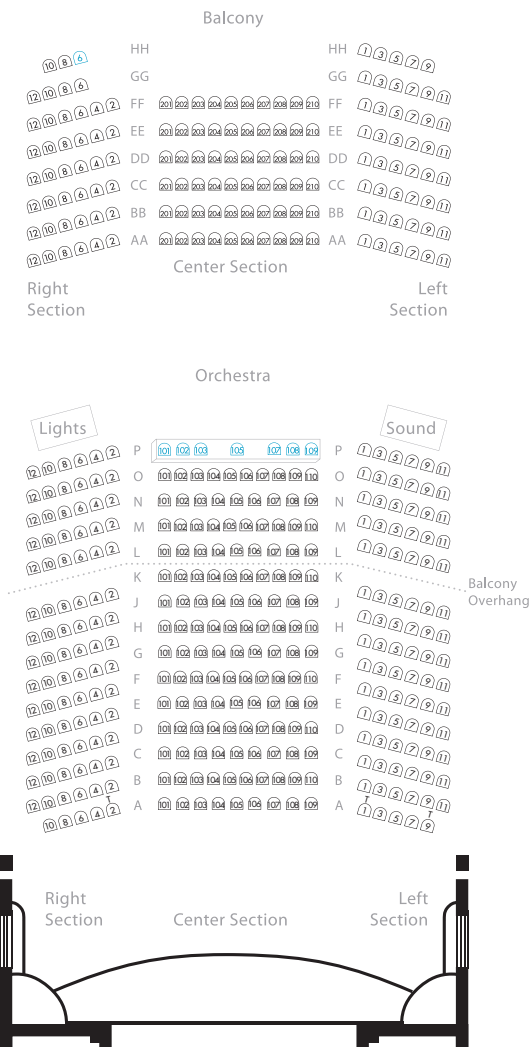

## OVERALL FLOOR PLAN

Location	Capacity	Seating	Balcony	Stage Proscenium Opening (WxH)	Stage Size (WxH)
Montgomery Theater	468	318	150	24' x 14'	50' x 30'

## SEATING PLAN

ADA seating is available in every price level

Location	Capacity	Seating	Balcony	Stage Proscenium Opening (WxH)	Stage Size (WxH)
Montgomery Theater	468	318	150	24' x 14'	50' x 30'