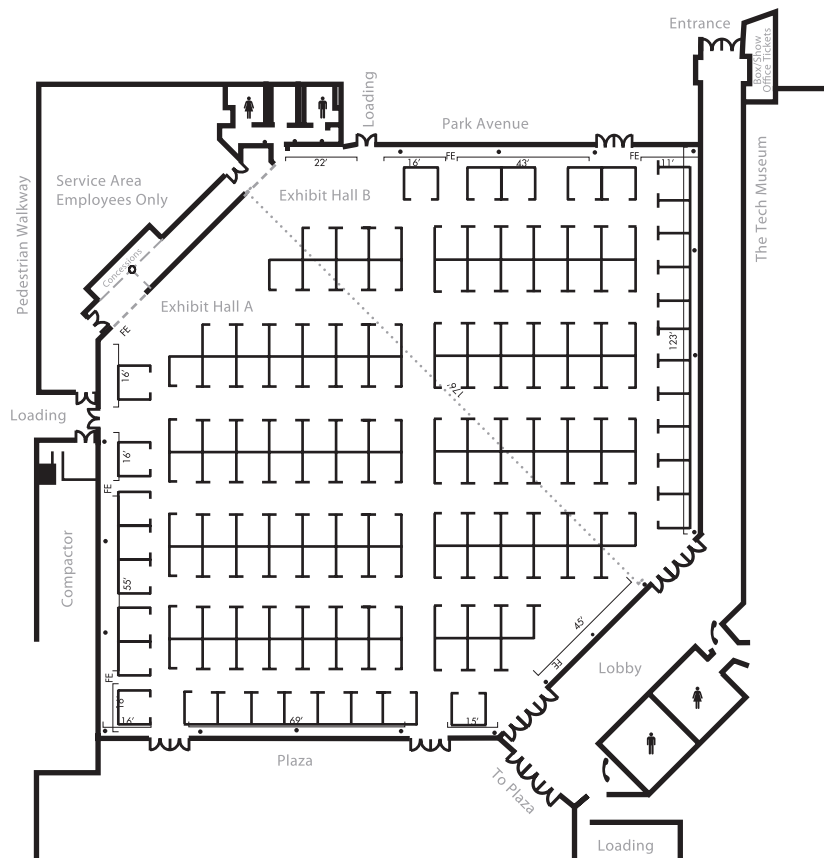

ABOUT PARKSIDE HALL

Parkside Hall, located next to the famous Tech Museum, is the perfect venue for consumer shows, conventions, tradeshow and corporate events. Just a five-minute walk from the convention center, Parkside Hall is ideal for additional 30,000 square feet of unobstructed exhibit and general assembly space. With 24-foot open ceilings and teak parquet floors, Parkside Hall can accommodate banquets of up to 1,800 people. Our in-house culinary team, sources local, often organic, ingredients to create customized menus. Biodegradable plateware, silverware and composting are available.

Parkside Hall

180 Park Avenue, San Jose, CA 95113 • 800.SAN.JOSE • www.sanjose.org

EXHIBIT HALLS A & B

Location	Dimensions	Ceiling	Sq. Ft.	Theater	Classroom	Banquet	8' x 10' Exhibit Booths	10' x 10' Exhibit Booths	Wall Covering	Carpet Color	Lights	Sound
Exhibit Hall A	172' x 150'	24'	18,000	1,800	900	1,120	109	92	Brown	Mocha	Metal Halide/ Dimmable Incandescent	Paging
Exhibit Hall B	172' x 105'	24'	12,000	1,000	600	700	62	54	Brown	Mocha	Metal Halide/ Dimmable Incandescent	Paging
Exhibit Hall A & B	172' x 255'	24'	30,000	1,800	1,800	1,840	171	146	Brown	Mocha	Metal Halide/ Dimmable Incandescent	Paging
Exhibit Hall Lobby	85' x 30'	9' - 16'	2,550	-	-	-	-	-	Brown	Mocha	Incandescent	Portable

EXHIBIT HALLS A & B - 10' X 10' BOOTHS

Location	Dimensions	Ceiling	Sq. Ft.	Theater	Classroom	Banquet	8' x 10' Exhibit Booths	10' x 10' Exhibit Booths	Wall Covering	Carpet Color	Lights	Sound
Exhibit Hall A	172' x 150'	24'	18,000	1,800	900	1,120	109	92	Brown	Mocha	Metal Halide/ Dimmable Incandescent	Paging
Exhibit Hall B	172' x 105'	24'	12,000	1,000	600	700	62	54	Brown	Mocha	Metal Halide/ Dimmable Incandescent	Paging
Exhibit Hall A & B	172' x 255'	24'	30,000	1,800	1,800	1,840	171	146	Brown	Mocha	Metal Halide/ Dimmable Incandescent	Paging
Exhibit Hall Lobby	85' x 30'	9' - 16'	2,550	-	-	-	-	-	Brown	Mocha	Incandescent	Portable