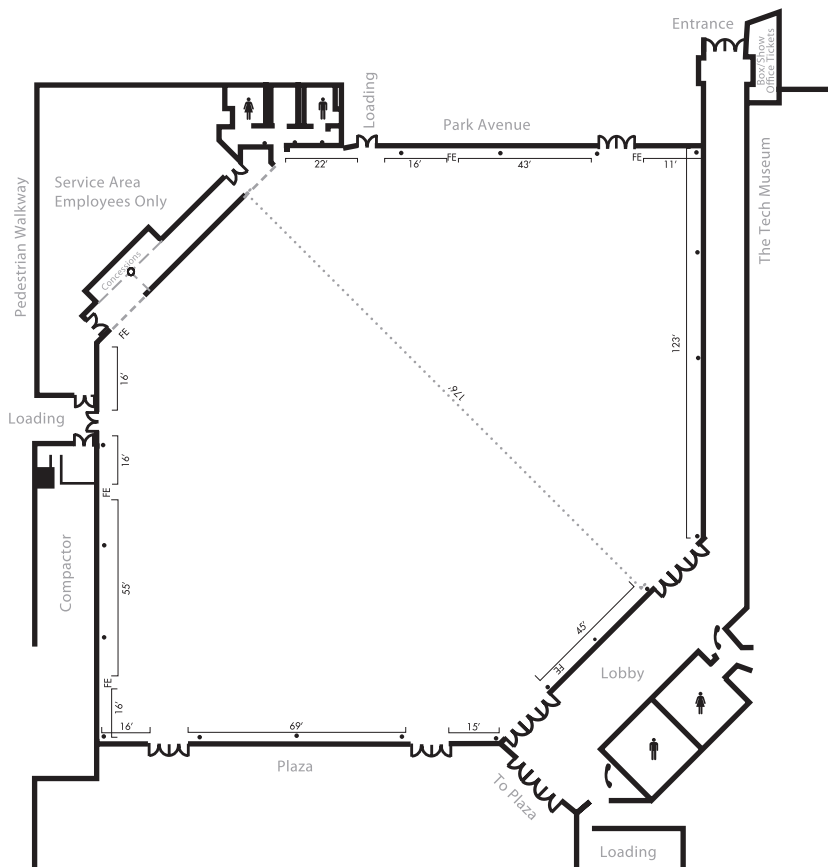

ABOUT PARKSIDE HALL

Parkside Hall, located next to the famous Tech Museum, is the perfect venue for consumer shows, conventions, tradeshow and corporate events. Just a five-minute walk from the convention center, Parkside Hall is ideal for additional 30,000 square feet of unobstructed exhibit and general assembly space. With 24-foot open ceilings and teak parquet floors, Parkside Hall can accommodate banquets of up to 1,800 people. Our in-house culinary team, sources local, often organic, ingredients to create customized menus. Biodegradable plateware, silverware and composting are available.

Parkside Hall

180 Park Avenue, San Jose, CA 95113 • 800.SAN.JOSE • www.sanjose.org

EXHIBIT HALLS A & B

Location	Dimensions	Ceiling	Sq. Ft.	Theater	Classroom	Banquet	8' x 10' Exhibit Booths	10' x 10' Exhibit Booths	Wall Covering	Carpet Color	Lights	Sound
Exhibit Hall A	172' x 150'	24'	18,000	1,800	900	1,120	109	92	Brown	Mocha	Metal Halide/ Dimmable Incandescent	Paging
Exhibit Hall B	172' x 105'	24'	12,000	1,000	600	700	62	54	Brown	Mocha	Metal Halide/ Dimmable Incandescent	Paging
Exhibit Hall A & B	172' x 255'	24'	30,000	1,800	1,800	1,840	171	146	Brown	Mocha	Metal Halide/ Dimmable Incandescent	Paging
Exhibit Hall Lobby	85' x 30'	9' - 16'	2,550	-	-	-	-	-	Brown	Mocha	Incandescent	Portable

EXHIBIT HALLS A & B - 10' X 10' BOOTHS

Location	Dimensions	Ceiling	Sq. Ft.	Theater	Classroom	Banquet	8' x 10' Exhibit Booths	10' x 10' Exhibit Booths	Wall Covering	Carpet Color	Lights	Sound
Exhibit Hall A	172' x 150'	24'	18,000	1,800	900	1,120	109	92	Brown	Mocha	Metal Halide/ Dimmable Incandescent	Paging
Exhibit Hall B	172' x 105'	24'	12,000	1,000	600	700	62	54	Brown	Mocha	Metal Halide/ Dimmable Incandescent	Paging
Exhibit Hall A & B	172' x 255'	24'	30,000	1,800	1,800	1,840	171	146	Brown	Mocha	Metal Halide/ Dimmable Incandescent	Paging
Exhibit Hall Lobby	85' x 30'	9' - 16'	2,550	-	-	-	-	-	Brown	Mocha	Incandescent	Portable