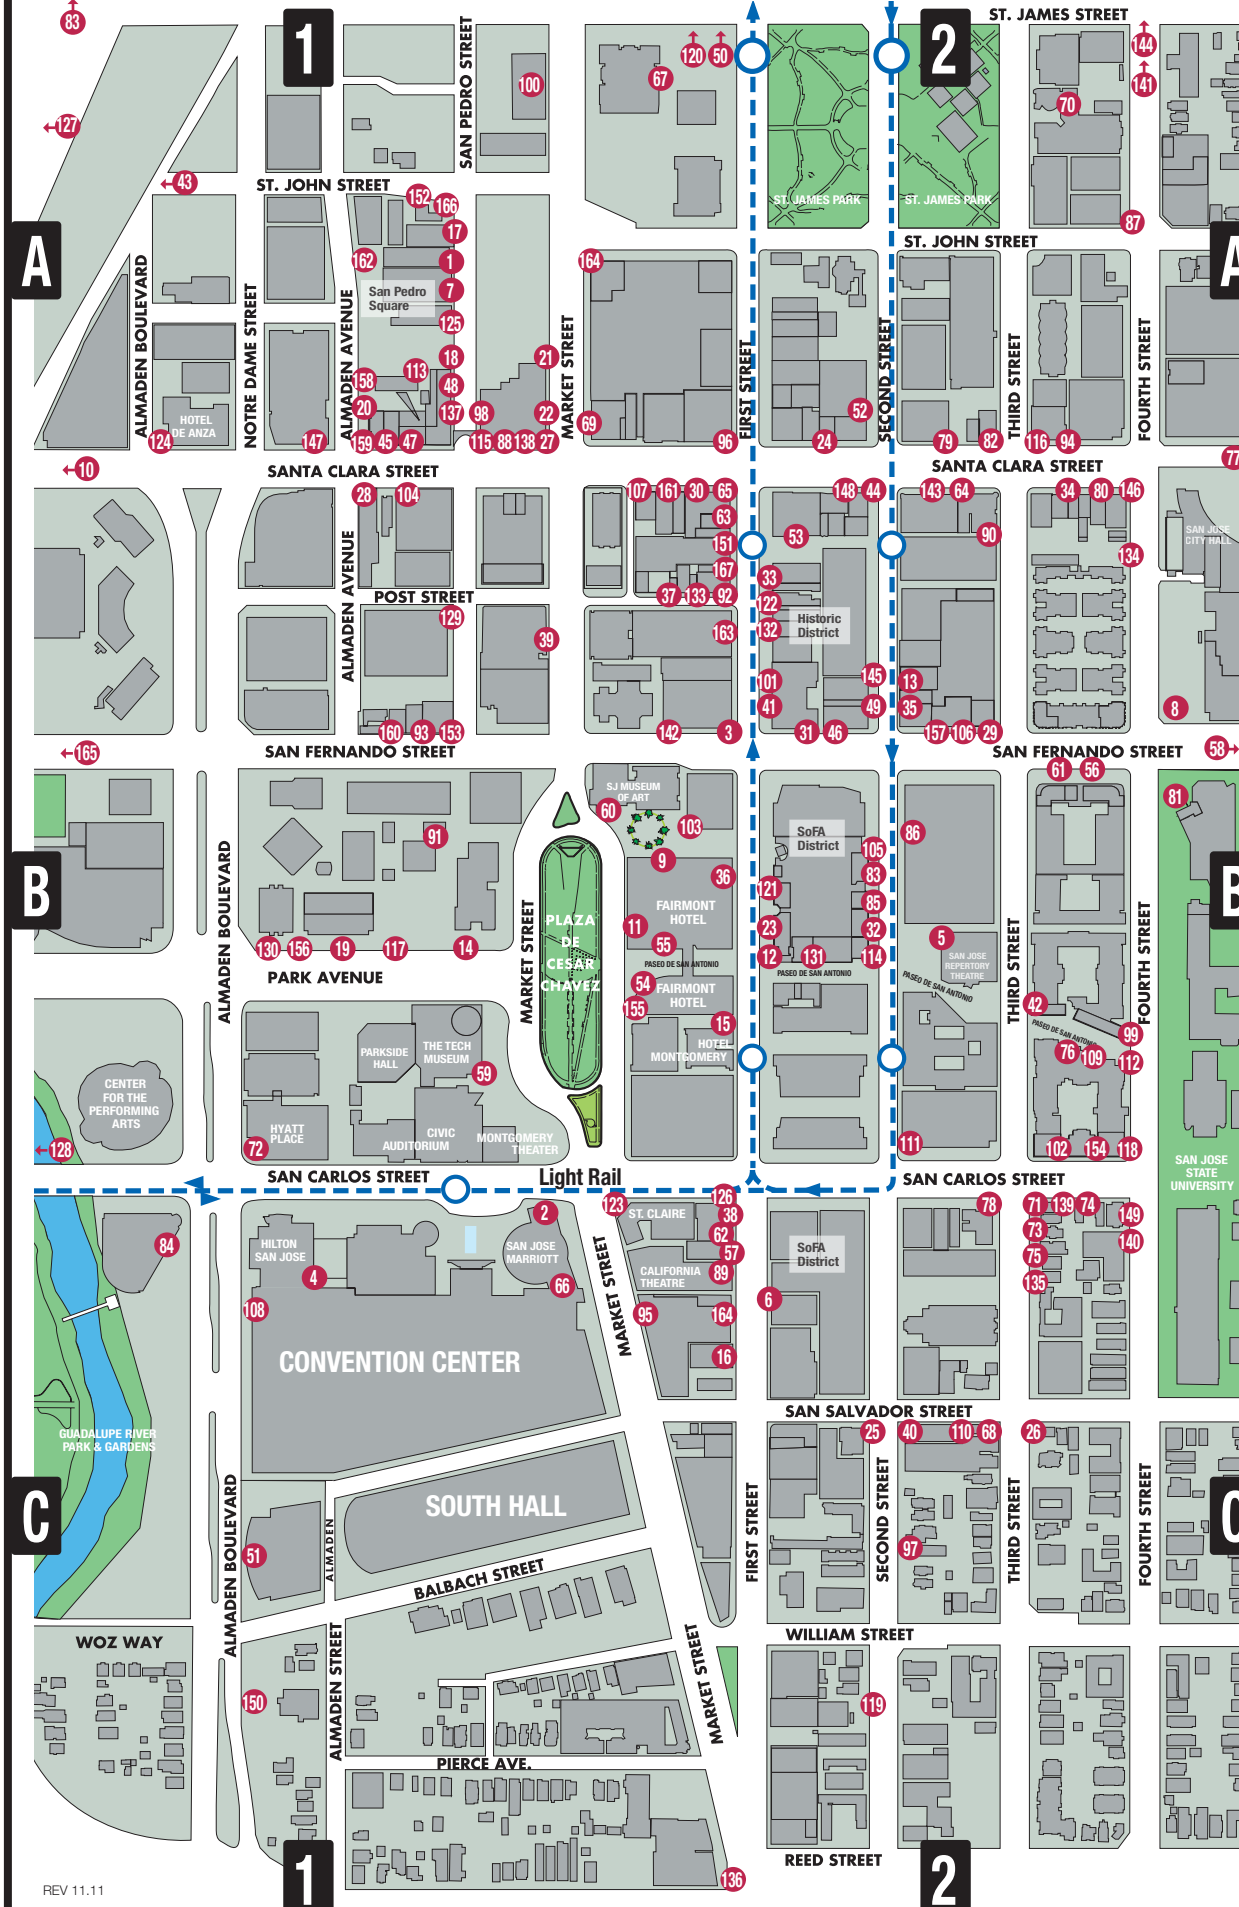

DOWNTOWN SAN JOSE DINING GUIDE

Please visit www.sanjose.org for the most up-to-date information or to add your business.

REV 11.11

AMERICAN/CALIFORNIAN

1. 71 Saint Peter
   A1 71 N. San Pedro St.
   408-971-8523
2. Arcadia Modern
   B1 American Steakhouse
   (inside the SJ Marriott)
   100 W. San Carlos St.
   408-278-4555
3. Billy Berk's
   B2 99 S. 1st St.
   408-292-4300
4. Affinity Restaurant
   (inside the Hilton San Jose)
   300 Almaden Blvd.
   408-947-4444
5. Clubhouse Restaurant
   B2 150 S. 2nd St.
   408-294-6843
6. Eulipia Restaurant & Bar
   B2 374 S. 1st St.
   408-280-6161
7. Firehouse 1
   A1 69 N. San Pedro St.
   408-287-6969
8. Flames Eatery & Bar
   B2 88 S. 4th St.
   408-971-1960
9. Fountain Restaurant
   (inside The Fairmont Hotel)
   170 S. Market St.
   408-998-3982
10. The Grill at the HP Pavilion
    A1 525 W. Santa Clara St.
    408-999-6800
11. The Grill on the Alley
    (inside The Fairmont Hotel)
    170 S. Market St.
    408-294-2244
12. Johnny Rockets
    B2 150 S. 1st St.
    408-977-1414
13. Loft Bar & Bistro
    B2 90 S. 2nd St.
    408-291-0677
14. Morton's The Steakhouse
    B1 177 Park Ave.
    408-947-7000
15. Mosaic Restaurant & Lounge
    (inside the Four Points by Sheraton)
    211 S. 1st St.
    408-282-8888
16. Motif Restaurant & Club
    B2 389 S. 1st St.
    408-279-1888
17. The Old Wagon Saloon & Grill
    A1 73 N. San Pedro St.
    408-971-9346
18. Peggy Sue's
    A1 29 N. San Pedro St.
    408-298-6750
19. Peggy Sue's 2
    B1 185 N. Park Ave.
    408-294-0252
20. San Pedro Square Bistro
    & Wine Bar
    A1 20 N. Almaden Ave.
    408-298-9463
21. Sonoma Chicken Coop
    A1 31 N. Market St.
    408-287-4098

ASIAN/ASIAN FUSION

1. 19Market
   A1 19 N. Market St.
   408-280-6111
2. Asian Gourmet Express
   B2 150 S. 1st St.
   408-998-4878

BARBEQUE

1. Henry's World Famous Hi-Life
   A1 301 W. Saint John St.
   408-295-5414
2. Uncle Willie's Chicken & Fish
   A2 30 E. Santa Clara St., #140
   408-286-2456

BREWERIES/PUBS

1. Downtown Britannia Arms
   A1 173 W. Santa Clara St.
   408-278-1400
2. Gordon Biersch
   Brewery Restaurant
   B2 33 E. San Fernando St.
   408-294-6785
3. Los Gatos Brewing Company
   A1 Brewery Restaurant
   163 W. Santa Clara St.
   408-292-9928

CAFE/DELI/FAST FOOD