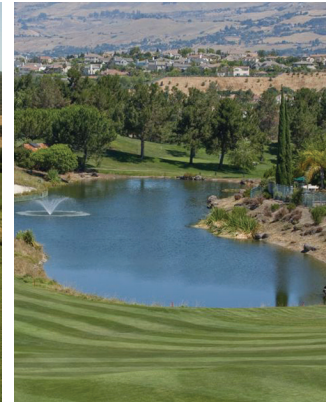

San Jose Golf Courses

HIGHLIGHTS

- 10+ Golf courses within 20 miles of Downtown San Jose
- Pebble Beach: 70 miles from San Jose

SAN JOSE

Cinnabar Hills Golf Club
23600 McKean Rd.
San Jose, CA 95141
408.323.5200

Coyote Creek Golf Club
One Coyote Creek Golf Dr.
San Jose, CA 95037
408.463.1400

Los Logos Golf Course
2995 Tuers Rd.
San Jose, CA 95121
408.361.0250

Ranch Golf Course
4601 Hill Top View Ln.
San Jose, CA 95138
408.270.6259